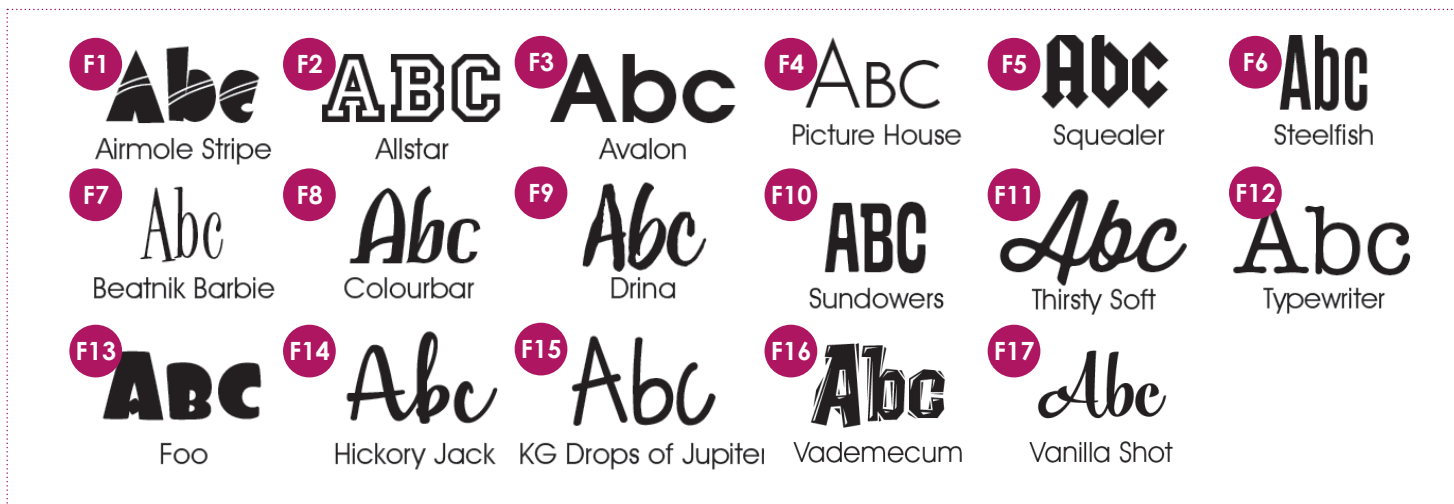

Step 1 - Choose Your Font Type (Please provide us with the font name & code)

Step 2 - Choose Your Font Colour (Please provide us with colour name & code)

Step 3 -Simply email us your chosen font type and colour as well as a high quality photograph and we'll process your order.